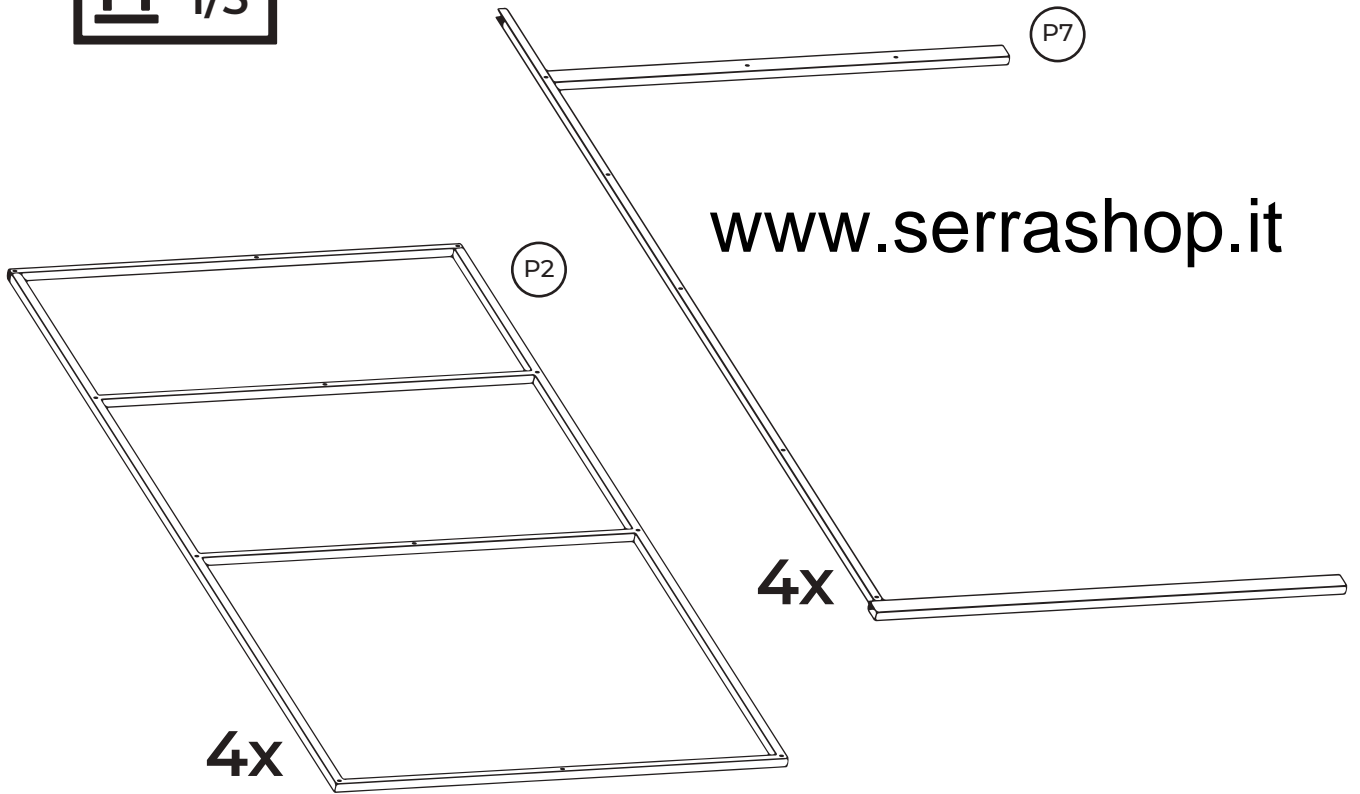

BASIC KIT 4x4m

www.serrashop.it

2006

18x

3006

18x

4216

172x