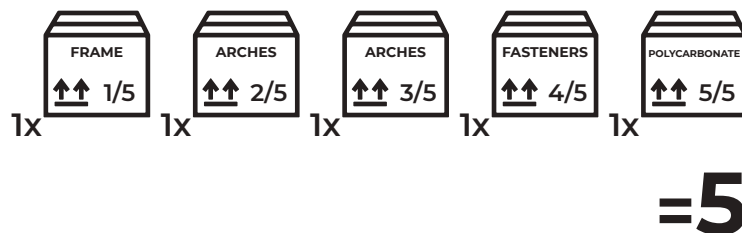

www.serrashop.it

Polycarbonate 4mm

Boxes

3x 2.1x7m
+
1x 2.1x1m

NECESSARY TOOLS

www.serrashop.it