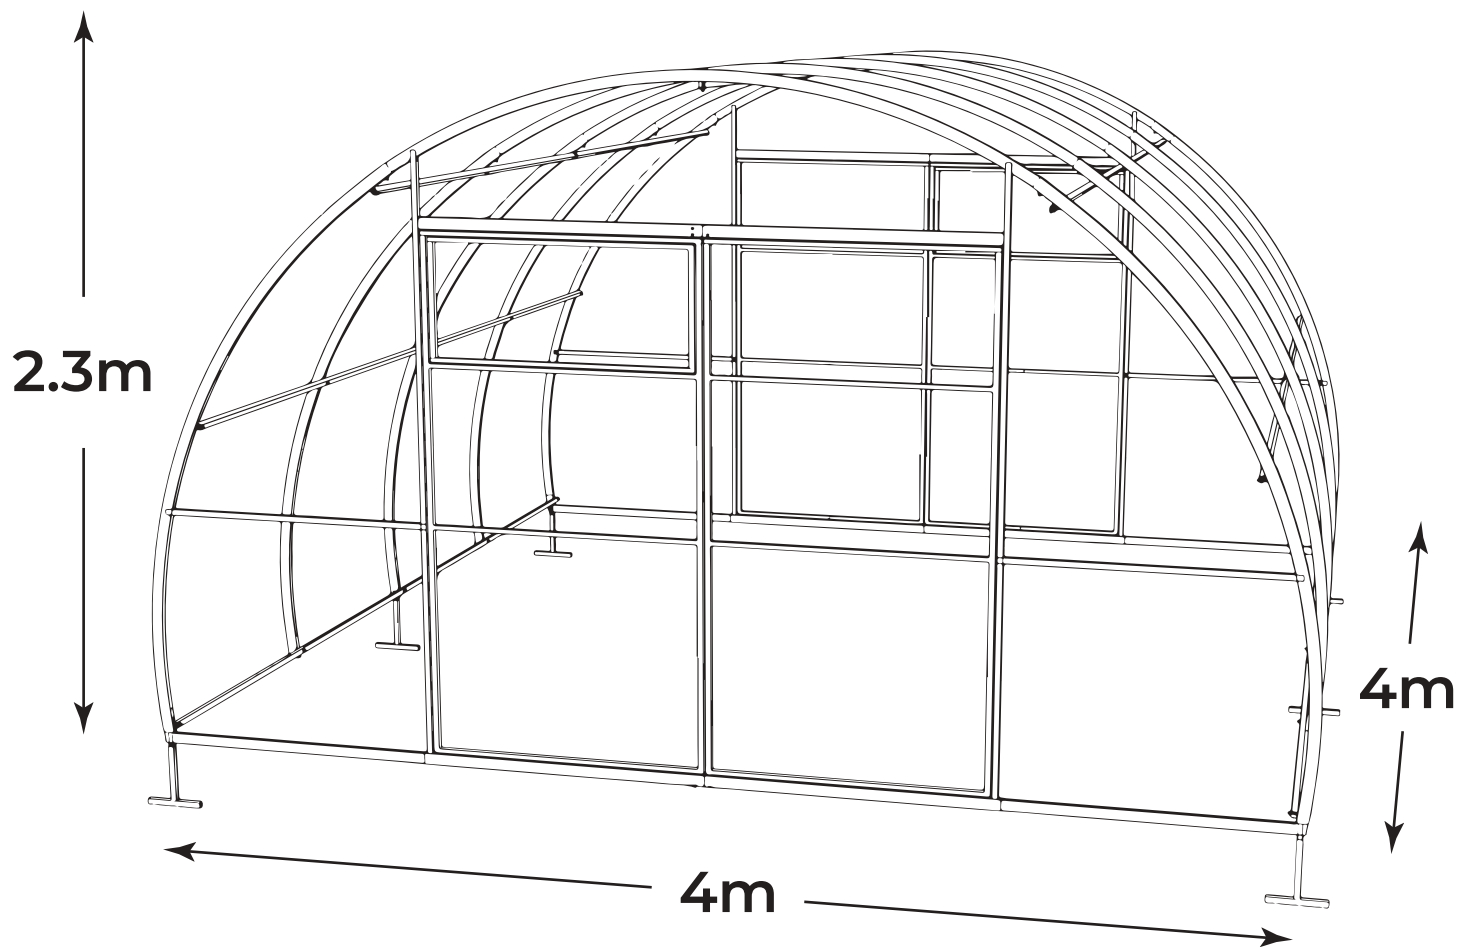

MONTAGGIO SERRA ComPRO

www.serrashop.it

www.serrashop.it

The company reserves the right to change the design in order to improve the consumer qualities of the product. Due to continuous improvement of product design and technological process there may be some minor differences between the datasheet and the product that do not reduce the consumer qualities of the product.